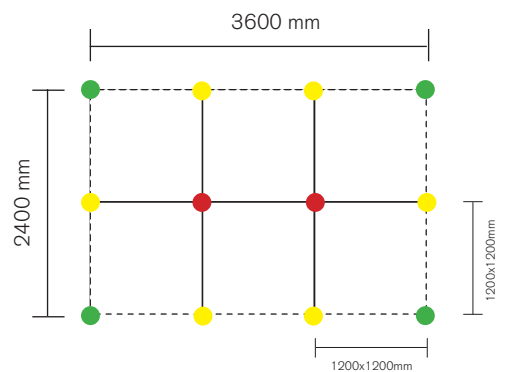

Parts

ADDON
CEILING

- Cross - R05811
- T-Cross - R05812
- Corner - R05813
- Outer Corner - R05814
- AddOn Ceiling 600mm
- AddOn Ceiling 1200mm
- ⋯ AddOn Ceiling tape

Example wall-to-wall (entire room)

Consumption for this example

- 63 pcs** ● Cross - R05811
- 32 pcs** ● T-Cross - R05812
- 4 pcs** ● Corner - R05813
- 142 pcs** — AddOn Ceiling 600mm
- 21,6m** ⋯ AddOn Ceiling tape

Example "Island" (middle in the room)

Consumption for this example

- 10 pcs** ● Cross - R05811
- 14 pcs** ● T-Cross - R05812
- 4 pcs** ● Corner - R05813
- 45 pcs** — AddOn Ceiling 600mm

Example wall-to-wall (with external corner)

Consumption for this example

- 18 pcs** ● Cross - R05811
- 15 pcs** ● T-Cross - R05812
- 5 pcs** ● Corner - R05813
- 1 pcs** ● Outer Corner - R05814
- 45 pcs** — AddOn Ceiling 600mm
- 13,2m** ⋯ AddOn Ceiling tape

Example wall to wall (1200mm profile)

Consumption for this example

- 2 pcs** ● Cross - R05811
- 6 pcs** ● T-Cross - R05812
- 4 pcs** ● Corner - R05813
- 5 pcs** — AddOn Ceiling 1200mm
- 12m** ⋯ AddOn Ceiling tape