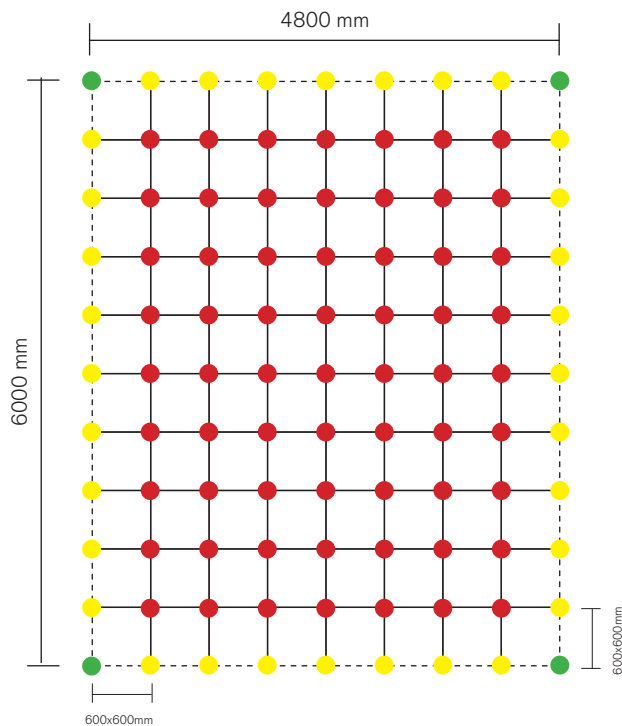

Parts

ADDON
CEILING

- Cross - R05811
- T-Cross - R05812
- Corner - R05813
- Outer Corner - R05814
- AddOn Ceiling 600mm
- AddOn Ceiling 1200mm
- ⋯ AddOn Ceiling tape

Example wall-to-wall (entire room)

Consumption for this example

- 63 pcs** ● Cross - R05811
- 32 pcs** ● T-Cross - R05812
- 4 pcs** ● Corner - R05813
- 142 pcs** — AddOn Ceiling 600mm
- 21,6m** ⋯ AddOn Ceiling tape

Example "Island" (middle in the room)

Consumption for this example

- 10 pcs** ● Cross - R05811
- 14 pcs** ● T-Cross - R05812
- 4 pcs** ● Corner - R05813
- 45 pcs** — AddOn Ceiling 600mm

Example wall-to-wall (with external corner)

Consumption for this example

- 18 pcs** ● Cross - R05811
- 15 pcs** ● T-Cross - R05812
- 5 pcs** ● Corner - R05813
- 1 pcs** ● Outer Corner - R05814
- 45 pcs** — AddOn Ceiling 600mm
- 13,2m** ⋯ AddOn Ceiling tape

Example wall to wall (1200mm profile)

Consumption for this example

- 2 pcs** ● Cross - R05811
- 6 pcs** ● T-Cross - R05812
- 4 pcs** ● Corner - R05813
- 5 pcs** — AddOn Ceiling 1200mm
- 12m** ⋯ AddOn Ceiling tape