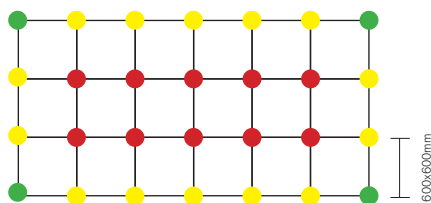

Parts

ADDON
CEILING

- Cross - R05811
- T-Cross - R05812
- Corner - R05813
- Outer Corner - R05814
- AddOn Ceiling 600mm
- AddOn Ceiling 1200mm
- ⋯ AddOn Ceiling tape

Example wall-to-wall (entire room)

Consumption for this example

- 63 pcs** ● Cross - R05811
- 32 pcs** ● T-Cross - R05812
- 4 pcs** ● Corner - R05813
- 142 pcs** — AddOn Ceiling 600mm
- 21,6m** ⋯ AddOn Ceiling tape

Example "Island" (middle in the room)

Consumption for this example

- 10 pcs** ● Cross - R05811
- 14 pcs** ● T-Cross - R05812
- 4 pcs** ● Corner - R05813
- 45 pcs** — AddOn Ceiling 600mm

Example wall-to-wall (with external corner)

Consumption for this example

- 18 pcs** ● Cross - R05811
- 15 pcs** ● T-Cross - R05812
- 5 pcs** ● Corner - R05813
- 1 pcs** ● Outer Corner - R05814
- 45 pcs** — AddOn Ceiling 600mm
- 13,2m** ⋯ AddOn Ceiling tape

Example wall to wall (1200mm profile)

Consumption for this example

- 2 pcs** ● Cross - R05811
- 6 pcs** ● T-Cross - R05812
- 4 pcs** ● Corner - R05813
- 5 pcs** — AddOn Ceiling 1200mm
- 12m** ⋯ AddOn Ceiling tape