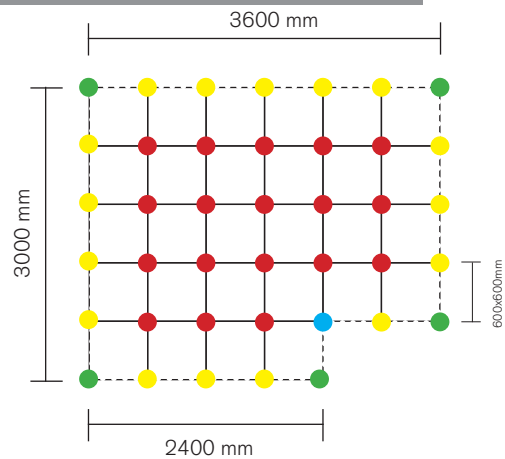

Parts

ADDON
CEILING

- Cross - R05811
- T-Cross - R05812
- Corner - R05813
- Outer Corner - R05814
- AddOn Ceiling 600mm
- AddOn Ceiling 1200mm
- ⋯ AddOn Ceiling tape

Example wall-to-wall (entire room)

Consumption for this example

- 63 pcs** ● Cross - R05811
- 32 pcs** ● T-Cross - R05812
- 4 pcs** ● Corner - R05813
- 142 pcs** — AddOn Ceiling 600mm
- 21,6m** ⋯ AddOn Ceiling tape

Example "Island" (middle in the room)

Consumption for this example

- 10 pcs** ● Cross - R05811
- 14 pcs** ● T-Cross - R05812
- 4 pcs** ● Corner - R05813
- 45 pcs** — AddOn Ceiling 600mm

Example wall-to-wall (with external corner)

Consumption for this example

- 18 pcs** ● Cross - R05811
- 15 pcs** ● T-Cross - R05812
- 5 pcs** ● Corner - R05813
- 1 pcs** ● Outer Corner - R05814
- 45 pcs** — AddOn Ceiling 600mm
- 13,2m** ⋯ AddOn Ceiling tape

Example wall to wall (1200mm profile)

Consumption for this example

- 2 pcs** ● Cross - R05811
- 6 pcs** ● T-Cross - R05812
- 4 pcs** ● Corner - R05813
- 5 pcs** — AddOn Ceiling 1200mm
- 12m** ⋯ AddOn Ceiling tape